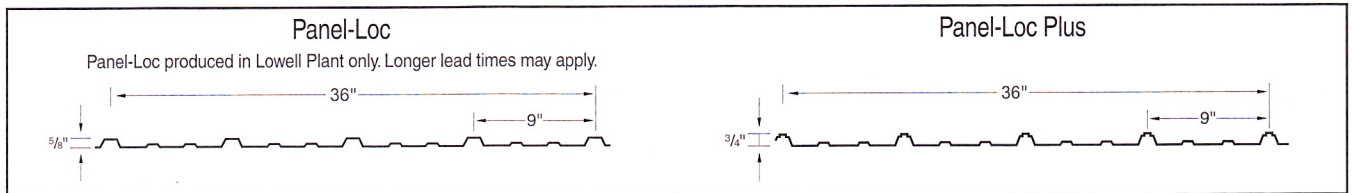

Crimson (IR=0.32)

Gallery

Taupe (29 ga. only)

Ivory (29 ga. only)

Gold (29 ga. only) (IR=0.47)

Black (29 ga. only)

29g: Brilliant (G90 galvanized)/
Arctic (Galvalume)
26g: Brilliant (Galvalume)

IR= Initial Solar Reflectivity.